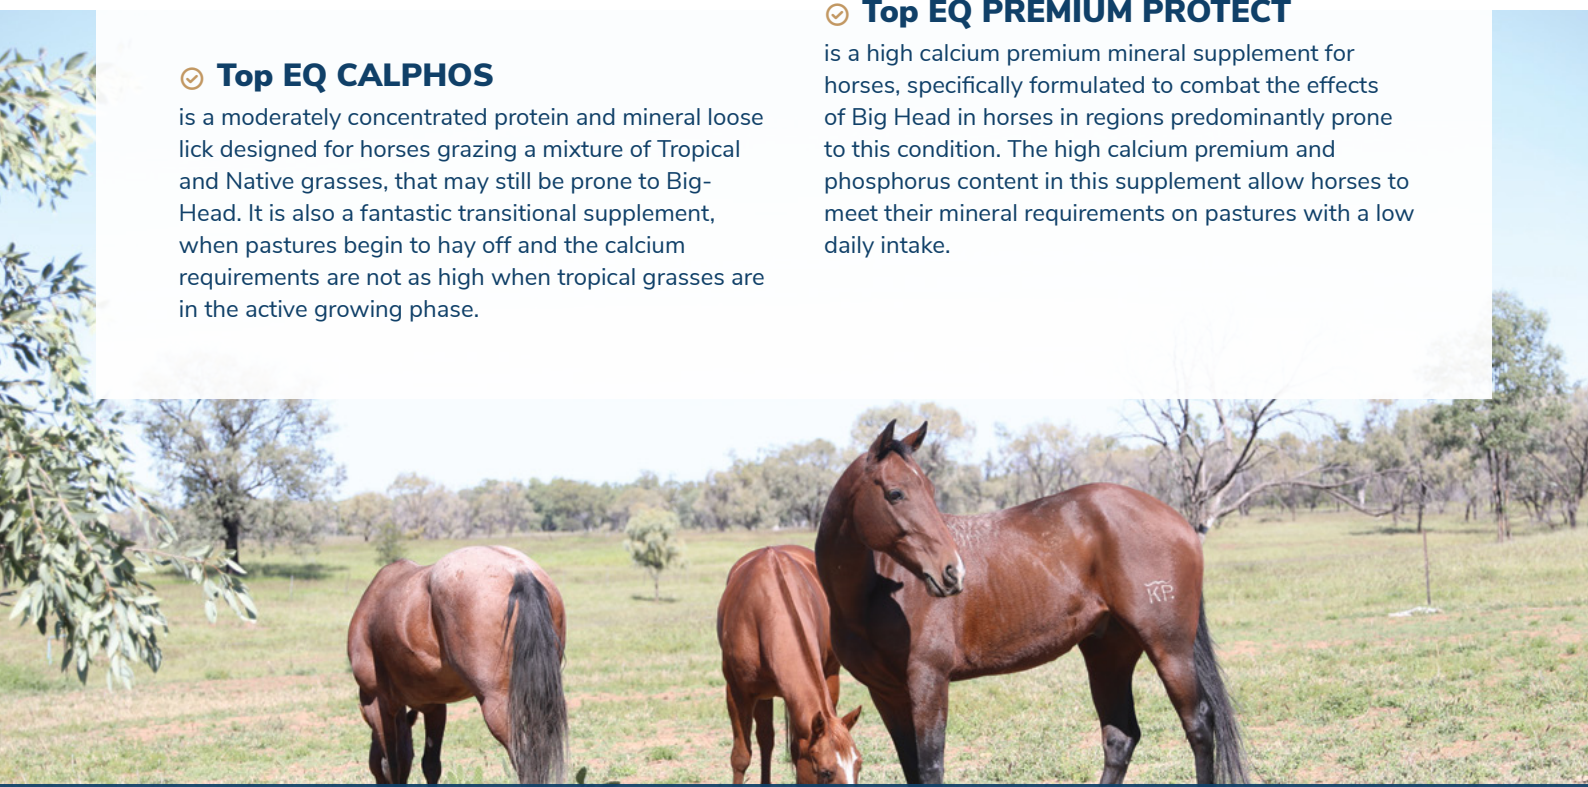

☑ **Top EQ**

is a loose lick supplement that has been designed for horses grazing dry standing pasture. Pastures are most limiting generally after the first few frosts, and the protein and energy levels in the feed drop dramatically. Top EQ is designed to correct those deficiencies, maintaining a healthy diet, and meeting the animal's vitamin and mineral requirements.

☑ **Top EQ CALPHOS**

is a moderately concentrated protein and mineral loose lick designed for horses grazing a mixture of Tropical and Native grasses, that may still be prone to Big-Head. It is also a fantastic transitional supplement, when pastures begin to hay off and the calcium requirements are not as high when tropical grasses are in the active growing phase.

☑ **Top EQ TROPICAL**

is a highly concentrated vitamin and mineral loose lick. It is suited to horses grazing either lush green or a majority of tropical grasses (Buffel, Setaria, Green Panic). This product is commonly known as our 'Big Head Lick'.

☑ **Top EQ PREMIUM PROTECT**

is a high calcium premium mineral supplement for horses, specifically formulated to combat the effects of Big Head in horses in regions predominantly prone to this condition. The high calcium premium and phosphorus content in this supplement allow horses to meet their mineral requirements on pastures with a low daily intake.

The leading edge in livestock feed

sales@topcountry.com.au
topcountry.com.au

ROMA
44484 Warrego Hwy
(07) 4622 8330

TOOWOOMBA
Shed 3. 311 Taylor St
(07) 4633 3083